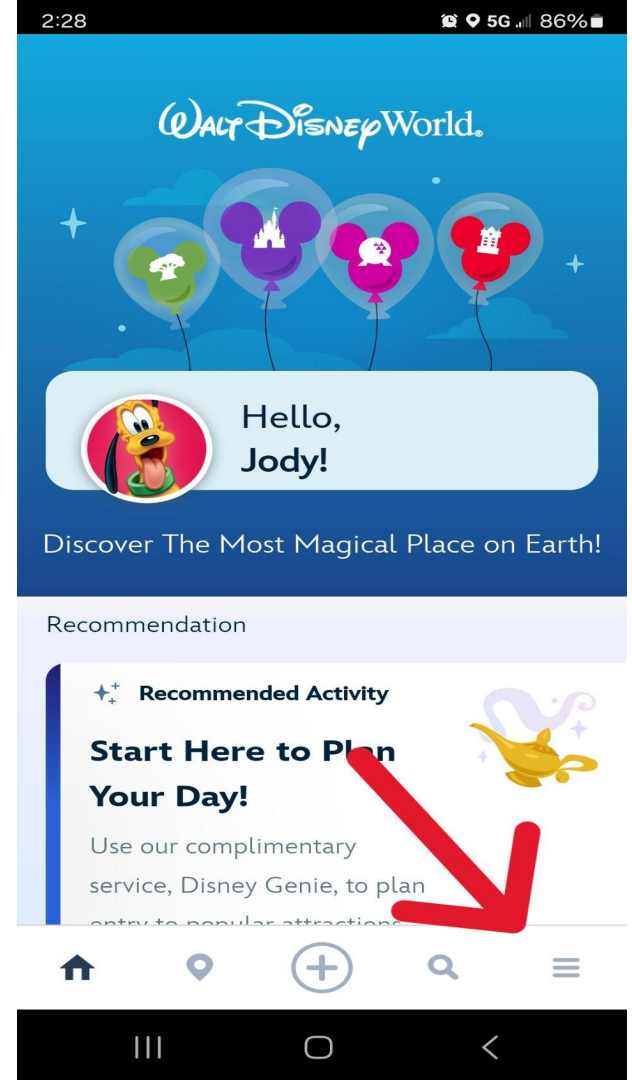

DISNEY WORLD FAMILY AND FRIENDS

Open up the Disney App
on your phone.

Touch the 3 bars
in the bottom right corner

Scroll down to
MY PROFILE

Go to
FAMILY AND FRIENDS
top right corner

Scroll to bottom of page.

Make you are sharing your list.

Then hit ADD GUEST.

Highlight “scan their linking code” **GREEN**.

Open up the linking code in the **BLUE** box. You will need to do this with each person.

To find your QR linking code, go back to the 3 bars on the bottom of screen.

Scroll down to
MY PROFILE

Scroll down to
SHOW MY LINKING CODE

Have the other person
scan your QR code, and
you are done!!!!