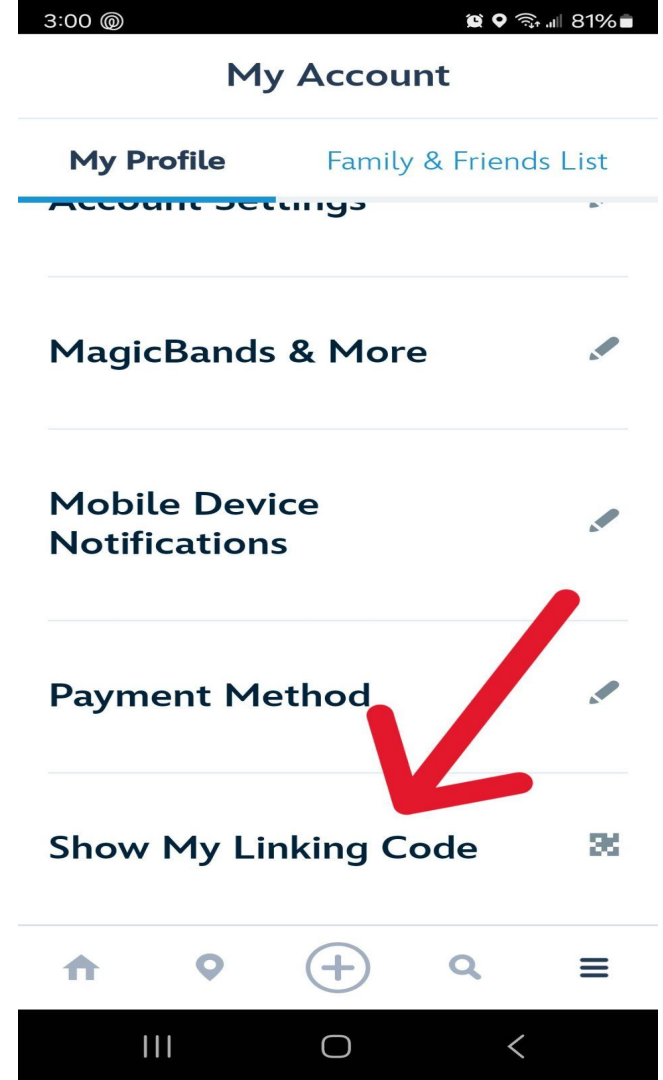

Make you are sharing your list.

Then hit ADD GUEST.

Highlight “scan their linking code” **GREEN**.

Open up the linking code in the **BLUE** box. You will need to do this with each person.

To find your QR linking code, go back to the 3 bars on the bottom of screen.

Scroll down to
MY PROFILE

Scroll down to
SHOW MY LINKING CODE

Have the other person
scan your QR code, and
you are done!!!!