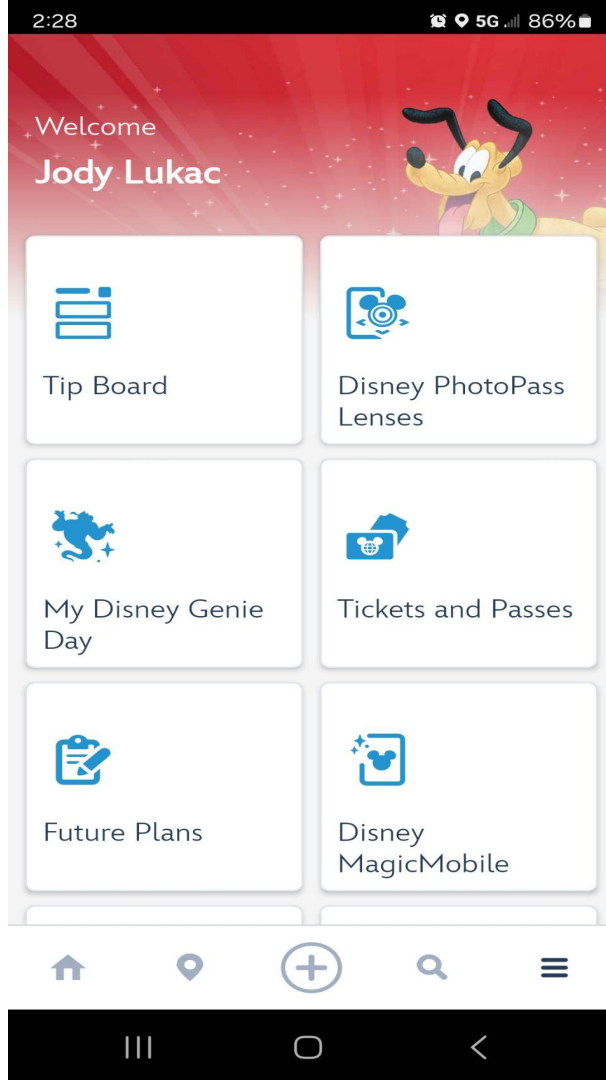

A vibrant night scene at Disney World featuring a massive fireworks display over Cinderella Castle. The castle's blue-roofed spires and towers are illuminated, and the sky is filled with numerous colorful firework bursts in shades of yellow, orange, and white. The overall atmosphere is festive and celebratory.

DISNEY WORLD FAMILY AND FRIENDS

Open up the Disney App
on your phone.

Touch the 3 bars
in the bottom right corner

Scroll down to
MY PROFILE

Go to
FAMILY AND FRIENDS
top right corner

Scroll to bottom of page.

Make you are sharing your list.

Then hit ADD GUEST.

Highlight “scan their linking code” **GREEN**.

Open up the linking code in the **BLUE** box. You will need to do this with each person.

To find your QR linking code, go back to the 3 bars on the bottom of screen.