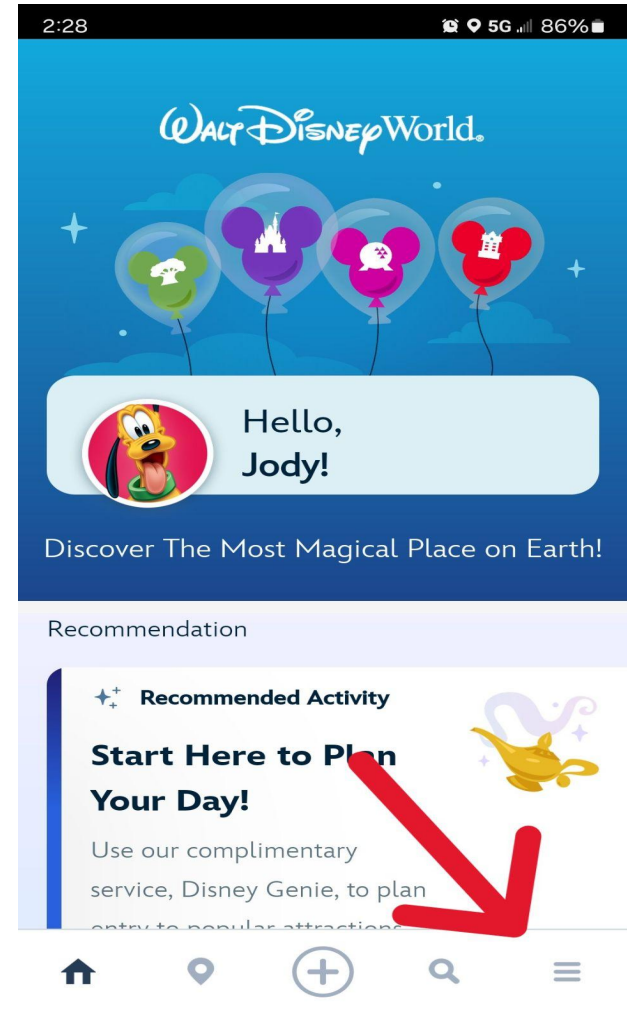

A vibrant night scene at Disney World featuring a massive fireworks display over Cinderella Castle. The castle's blue-roofed spires and towers are illuminated, and the sky is filled with numerous colorful firework bursts in shades of yellow, orange, and white. The overall atmosphere is festive and celebratory.

DISNEY WORLD FAMILY AND FRIENDS

Open up the Disney App
on your phone.

Touch the 3 bars
in the bottom right corner

Scroll down to
MY PROFILE

Go to
FAMILY AND FRIENDS
top right corner

Scroll to bottom of page.

Make you are sharing your list.

Then hit ADD GUEST.

Highlight “scan their linking code” **GREEN**.

Open up the linking code in the **BLUE** box. You will need to do this with each person.

To find your QR linking code, go back to the 3 bars on the bottom of screen.