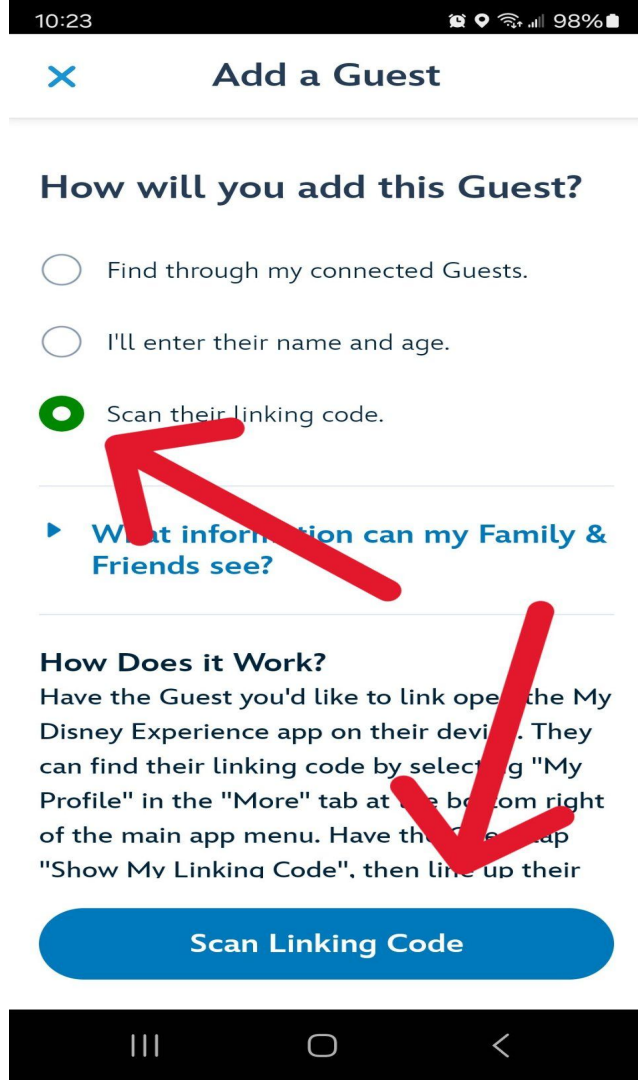

DISNEY WORLD FAMILY AND FRIENDS

Open up the Disney App
on your phone.

Touch the 3 bars
in the bottom right corner

Scroll down to
MY PROFILE

Go to
FAMILY AND FRIENDS
top right corner

Scroll to bottom of page.

Make you are sharing your list.

Then hit ADD GUEST.

Highlight “scan their linking code” **GREEN**.

Open up the linking code in the **BLUE** box. You will need to do this with each person.

To find your QR linking code, go back to the 3 bars on the bottom of screen.

Scroll down to
MY PROFILE

Scroll down to
SHOW MY LINKING CODE

Have the other person
scan your QR code, and
you are done!!!!