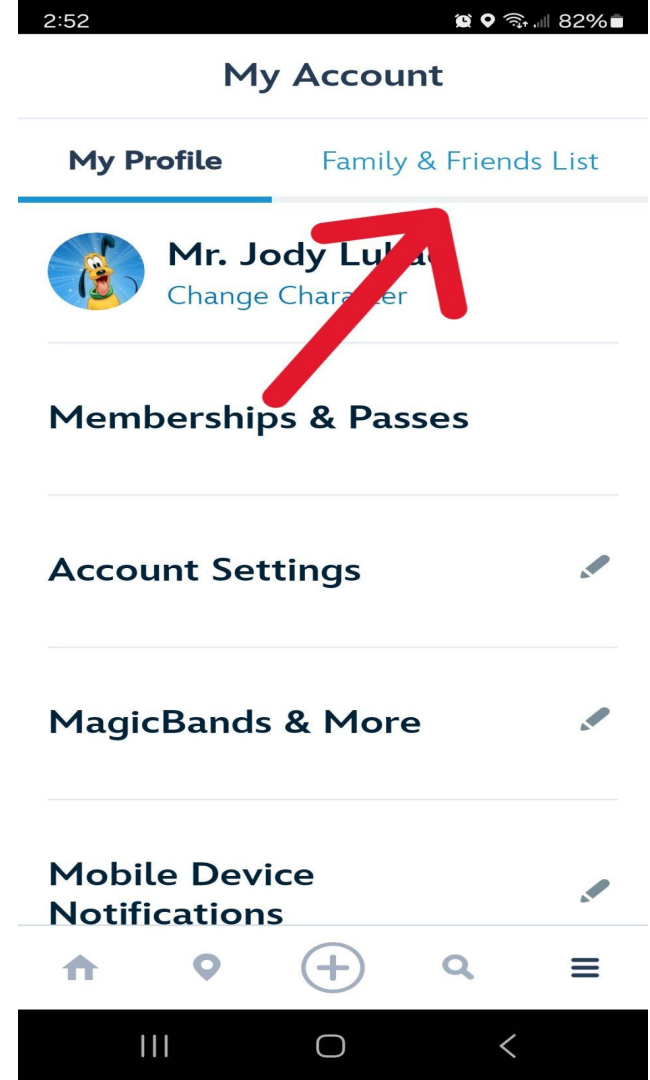

DISNEY WORLD FAMILY AND FRIENDS

Open up the Disney App
on your phone.

Touch the 3 bars
in the bottom right corner

Scroll down to
MY PROFILE

Go to
FAMILY AND FRIENDS
top right corner

Scroll to bottom of page.

Make you are sharing your list.

Then hit ADD GUEST.

Highlight “scan their linking code” **GREEN**.

Open up the linking code in the **BLUE** box. You will need to do this with each person.

To find your QR linking code, go back to the 3 bars on the bottom of screen.