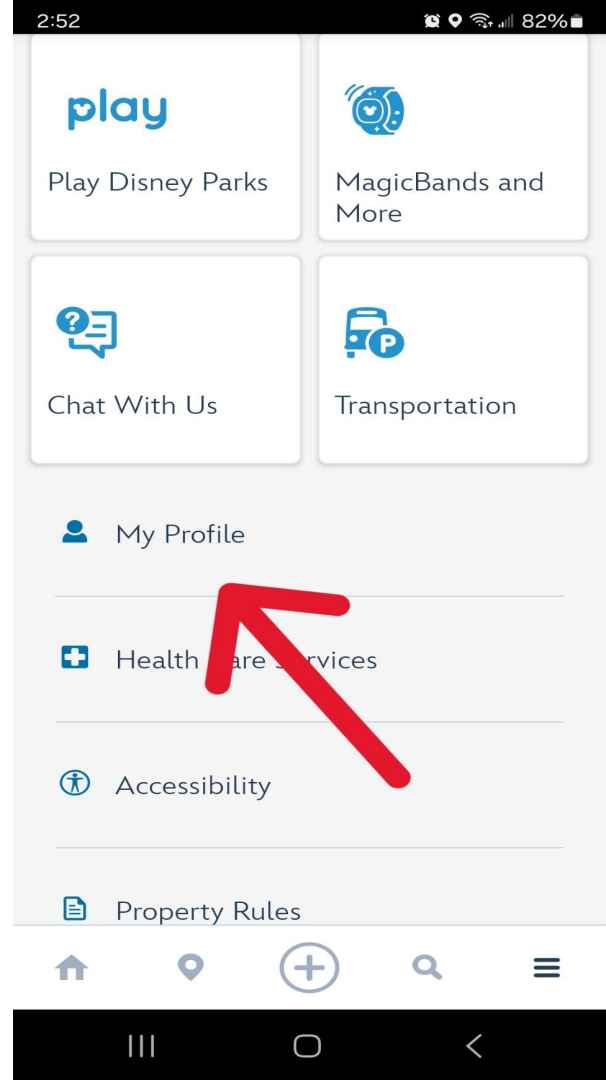

DISNEY WORLD FAMILY AND FRIENDS

Open up the Disney App
on your phone.

Touch the 3 bars
in the bottom right corner

Scroll down to
MY PROFILE

Go to
FAMILY AND FRIENDS
top right corner

Scroll to bottom of page.

Make you are sharing your list.

Then hit ADD GUEST.

Highlight “scan their linking code” **GREEN**.

Open up the linking code in the **BLUE** box. You will need to do this with each person.

To find your QR linking code, go back to the 3 bars on the bottom of screen.

Scroll down to
MY PROFILE

Scroll down to
SHOW MY LINKING CODE

Have the other person
scan your QR code, and
you are done!!!!