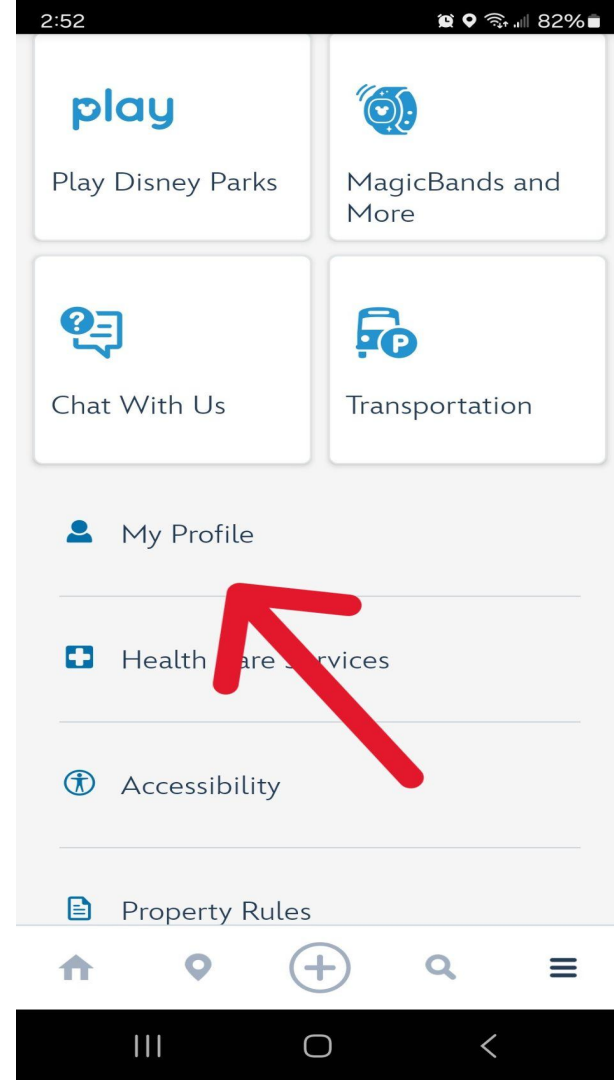

DISNEY WORLD FAMILY AND FRIENDS

Open up the Disney App
on your phone.

Touch the 3 bars
in the bottom right corner

Scroll down to
MY PROFILE

Go to
FAMILY AND FRIENDS
top right corner

Scroll to bottom of page.

Make you are sharing your list.

Then hit ADD GUEST.

Highlight “scan their linking code” **GREEN**.

Open up the linking code in the **BLUE** box. You will need to do this with each person.

To find your QR linking code, go back to the 3 bars on the bottom of screen.