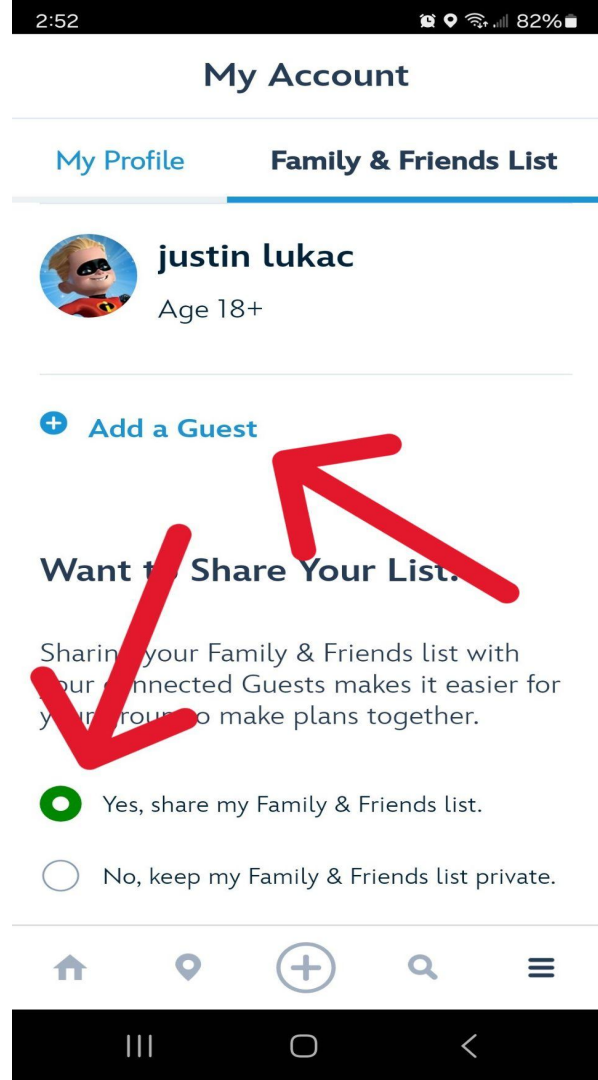

DISNEY WORLD FAMILY AND FRIENDS

Open up the Disney App
on your phone.

Touch the 3 bars
in the bottom right corner

Scroll down to
MY PROFILE

Go to
FAMILY AND FRIENDS
top right corner

Scroll to bottom of page.

Make you are sharing your list.

Then hit ADD GUEST.

Highlight “scan their linking code” **GREEN**.

Open up the linking code in the **BLUE** box. You will need to do this with each person.

To find your QR linking code, go back to the 3 bars on the bottom of screen.

Scroll down to
MY PROFILE

Scroll down to
SHOW MY LINKING CODE

Have the other person
scan your QR code, and
you are done!!!!